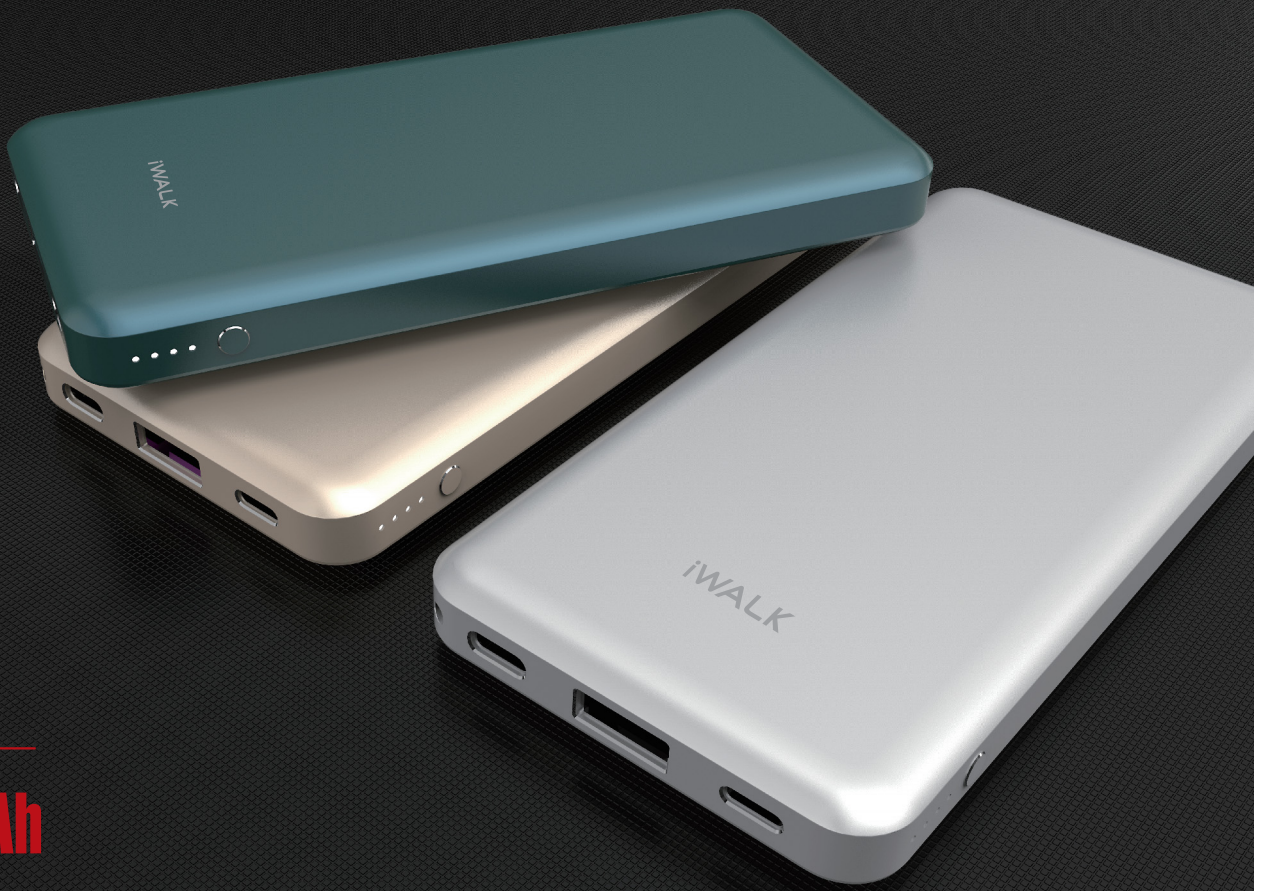

iWALK

10000mAh 18W Power Delivery Power Bank

CHIC™ 10000PD

Selling Point

Power Delivery fast charge input and output

- Built in Power Delivery chip set, support 18W input and output via the Type-C port, capable of charging a Nintendo Switch, Mac Book and other Type-C charging laptops. Also can charge iPhone 8 from 0%~50% in 30 minutes at highest speed.

Intelligent Design

- Built-in 1 USB output port, 1 Micro input port, 1 lightning input port, and 1 Type C input& out port. It can charge 2 devices simultaneously under common charger(Type C to Type C cable and Lightning to Type C cable are not included). LED light would turn green while fast charging with type C port .

Safety Protection

- Durable aluminum alloy outer casing sports a premium look while offering extremely durable protection from drops and falls. Effectively prevents your devices from overcharge, over-current and short circuits .

Up to **200%**
↑ Extra Battery
for Galaxy S9

Specifications

Product Name: CHIC 10000PD
Model No.: UBC 10000P
Capacity: 10000mAh 3.7V
Micro Input: 5V-2.0A/9V-2.0A MAX
Lightning Input: 5V-1.5A MAX
Type-C Input: 5V-2.0A/9V-2.0A MAX
Type-C PD Output: 5-6V-3.0A/6-9V-2.0A/9-12V-1.5A MAX
USB Quick charge output: 5-6V-3.0A/6-9V-2.0A/9-12V-1.5A MAX
Max Power:Total 18W Max
Size:136*68*13.5MM
Weight:213g